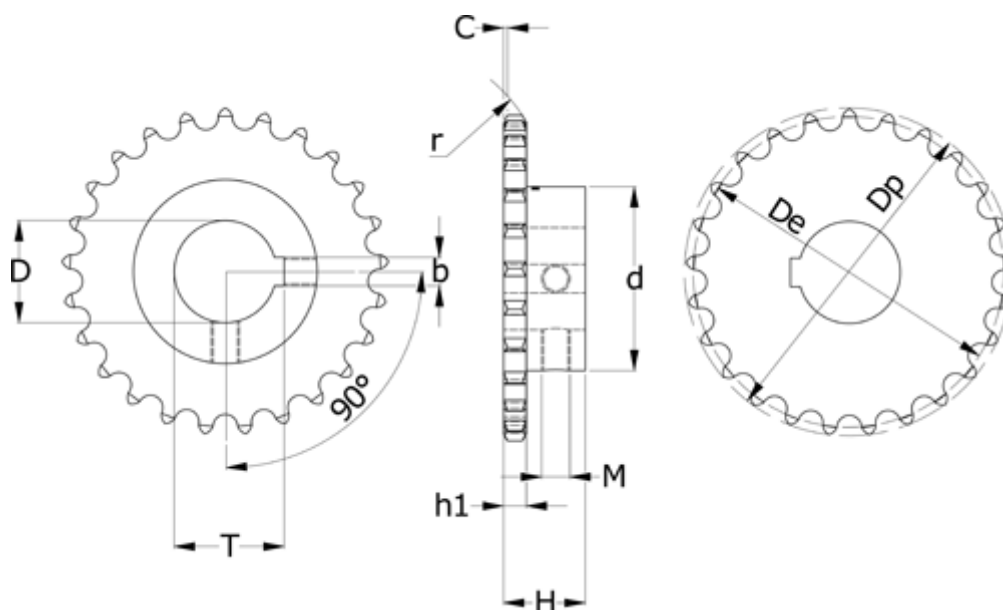

Article number: 616011005015022

Description: Sprocket 08 B-1 Z=15 simplex
bore 22H7 with keyway

Measures

b = 6	M = M5
C = 1.3	Number of teeth = 15
d = 45	Pitch = 12.7
D = 22	r = 13
De = 61.09	t = 24.8
Dp = 65.5	
H = 28	
h1 = 7.2	